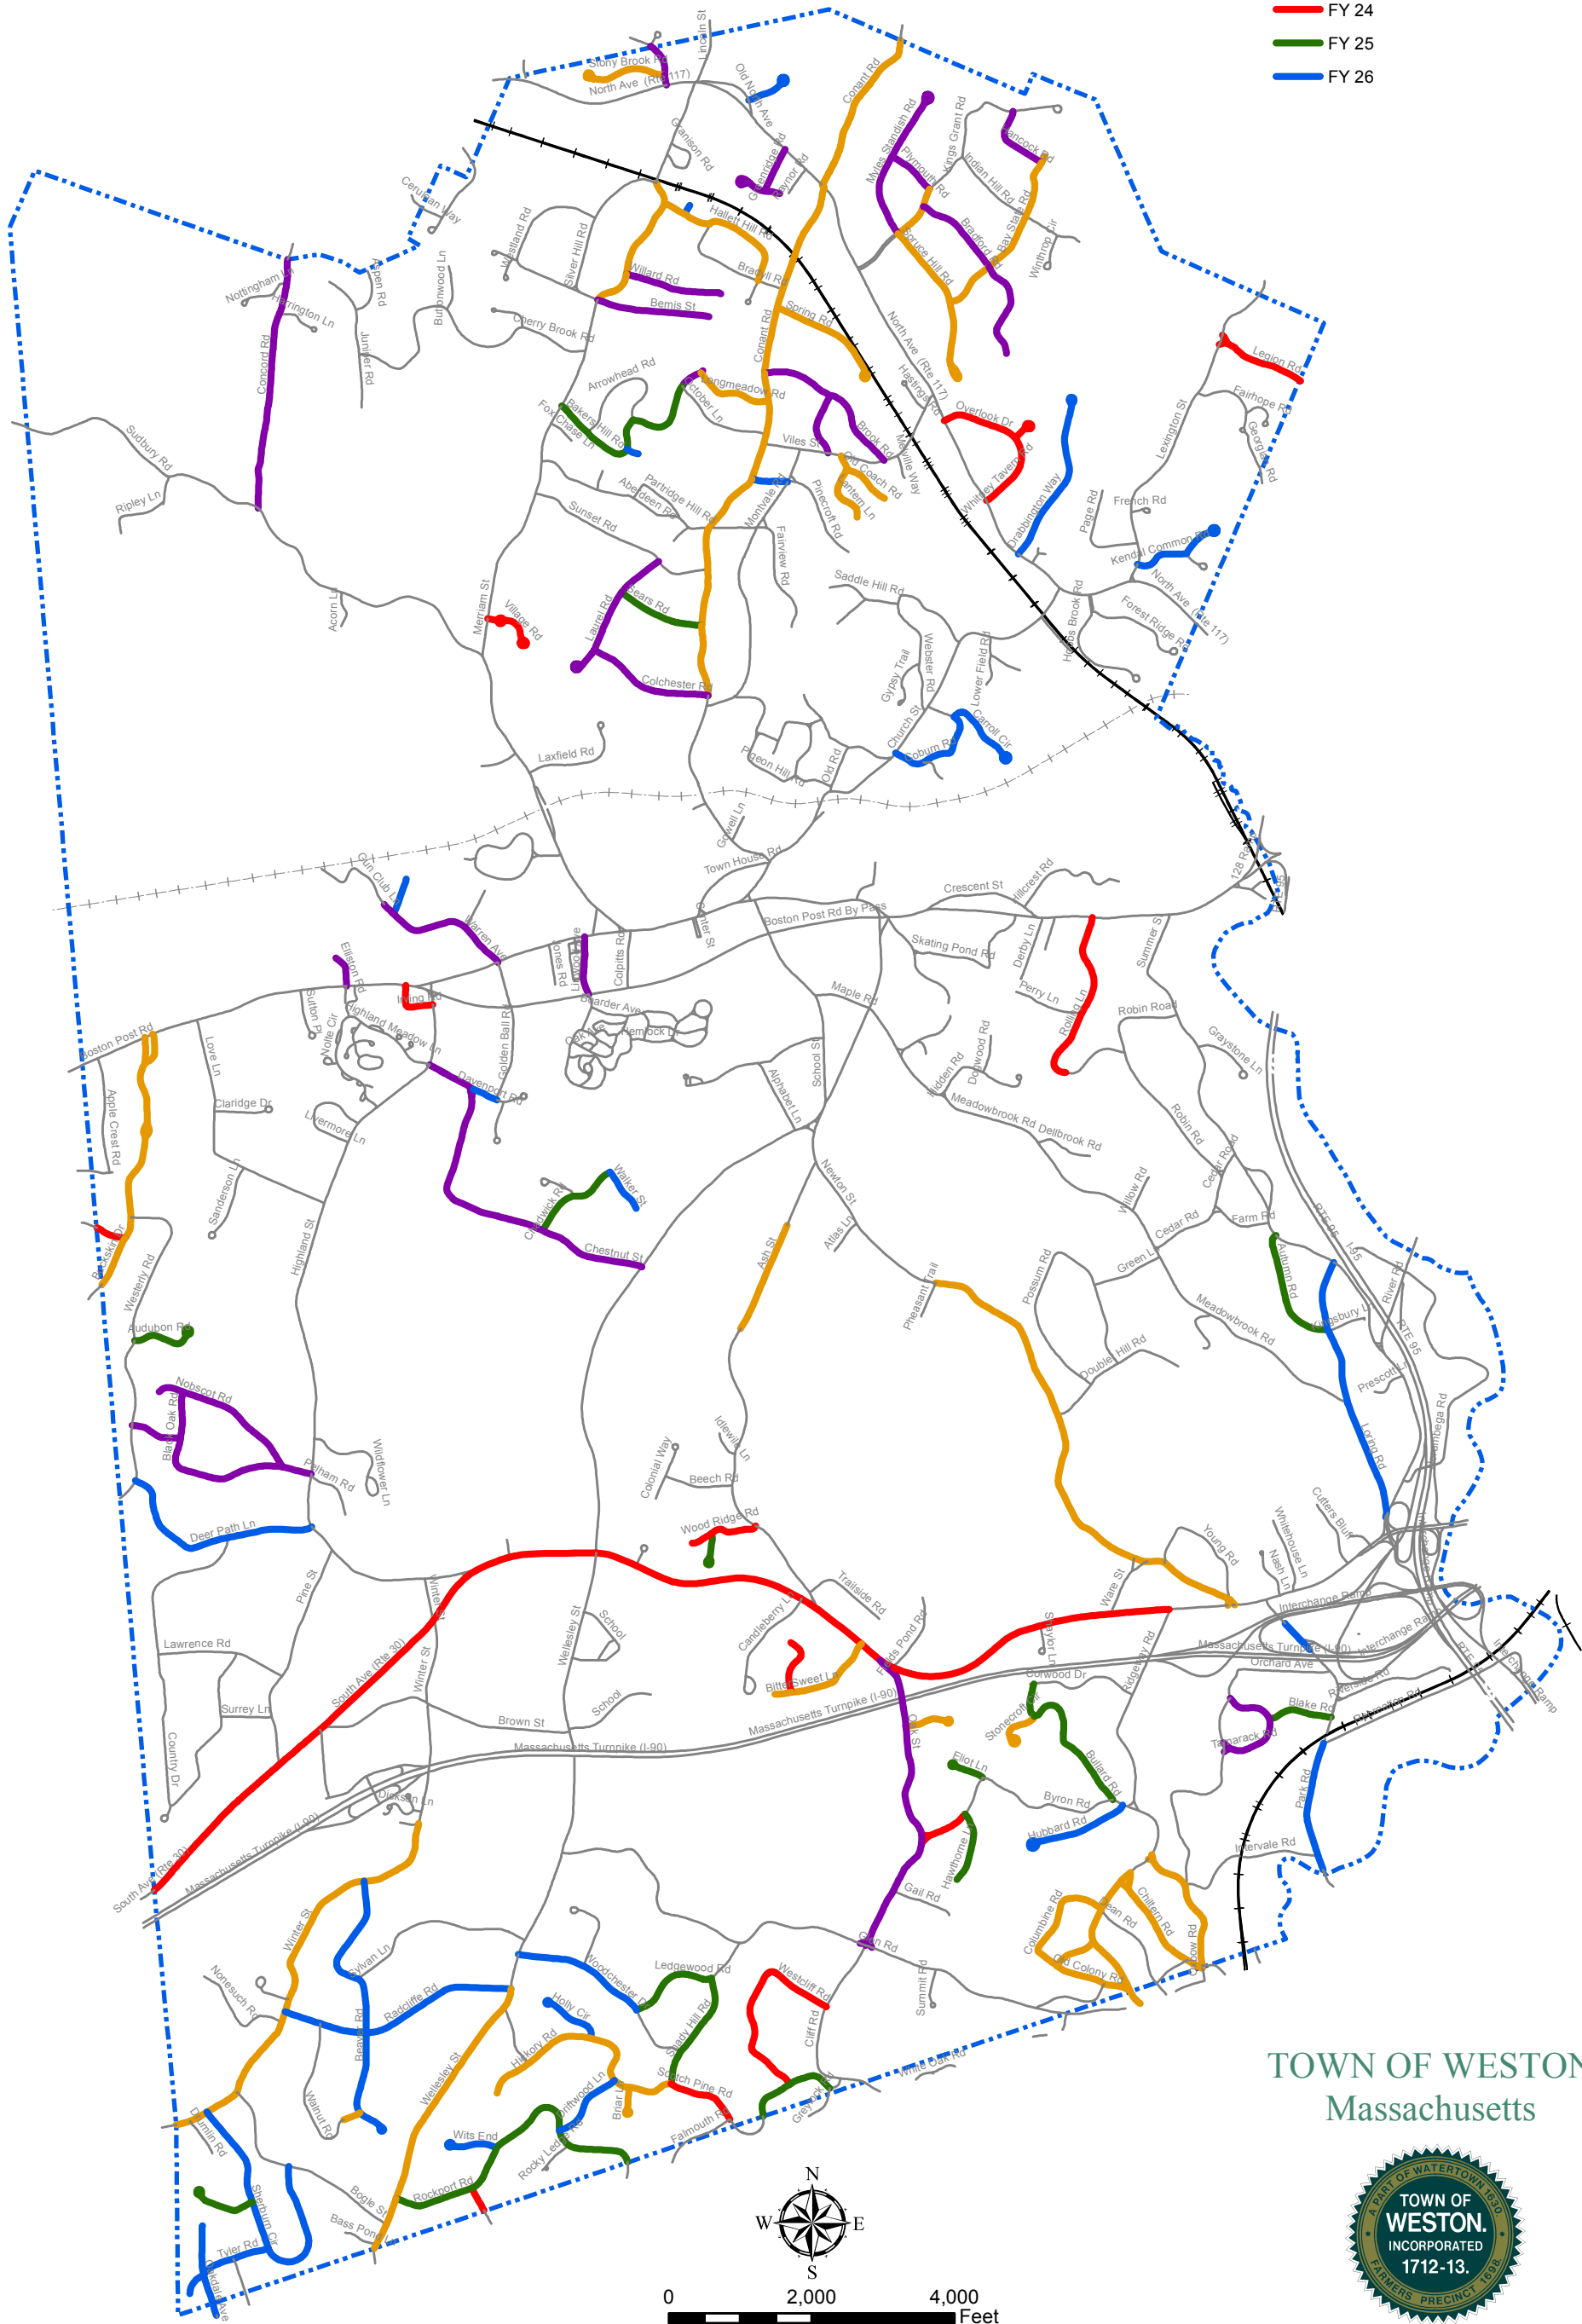

# 5 Year Roadway Improvement Program FY 22 - FY 26

## Legend

- Roads
- Roadway Improvement Program**
- FY 22
- FY 23
- FY 24
- FY 25
- FY 26

TOWN OF WESTON  
Massachusetts

0 2,000 4,000  
Feet